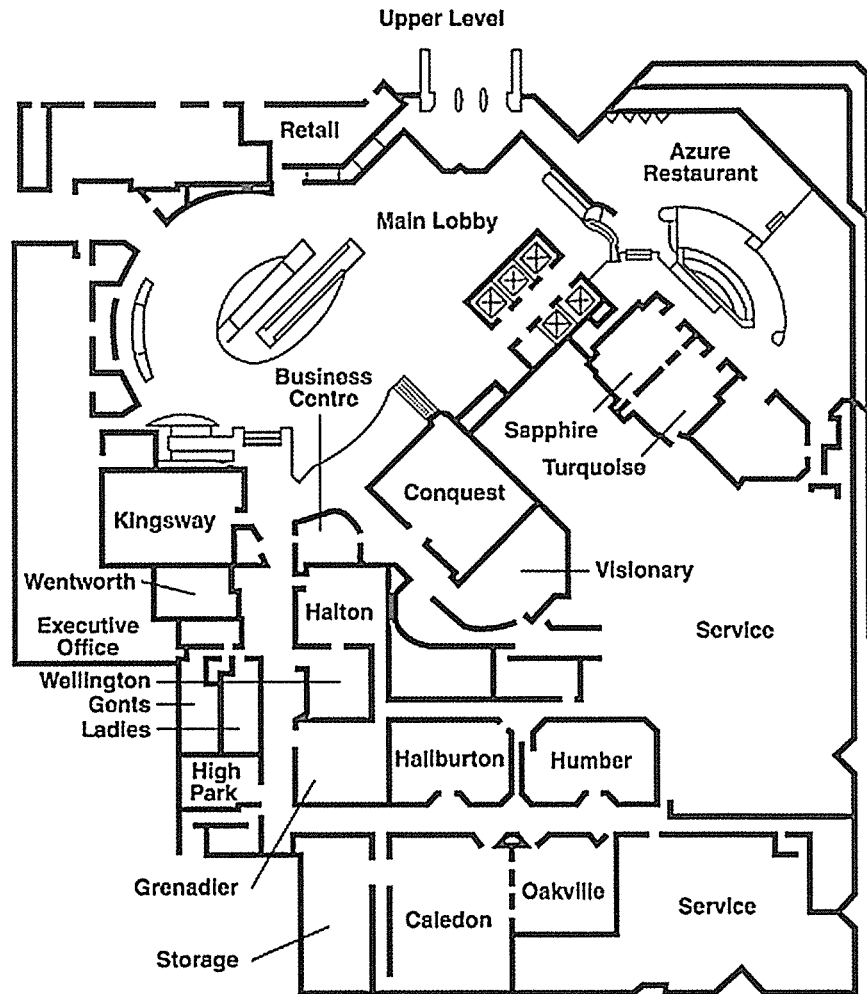

MAP InterContinental Toronto Centre (ICTC)

INTERCONTINENTAL HOTEL TORONTO CENTRE

FRONT STREET LOBBY LEVEL

CONNECTION TO METRO
TORONTO CONVENTION CENTRE

SUPER CONFERENCE TIP:

ALL MEETING ROOMS IN THE
CONVENTION CENTRE ARE BY
NUMBER.

ALL MEETING ROOMS IN THE
HOTEL HAVE NAMES.

INTERCONTINENTAL HOTEL TORONTO CENTRE

FRONT STREET LOWER LEVEL

NO CONNECTION TO CONVENTION
CENTRE ON THIS LEVEL.

HOTEL VALET
PARKING GARAGE
INNER STREET