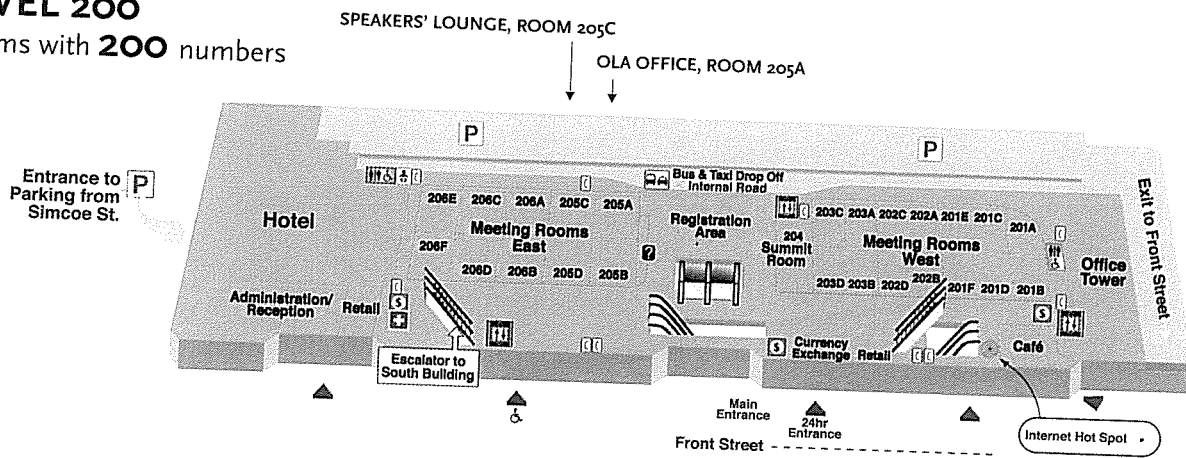

MAP Metro Toronto Convention Centre (MTCC)

METRO TORONTO CONVENTION CENTRE FRONT ST. LOBBY LEVEL

CONNECTION TO INTERCONTINENTAL HOTEL FRONT ST. LOBBY LEVEL

LEVEL 200

Rooms with **200** numbers

METRO TORONTO CONVENTION CENTRE LOWER LEVEL

NO CONNECTION TO INTERCONTINENTAL HOTEL

LEVEL 100

Rooms with **100** numbers

- | | | |
|-----------------------|----------------|-------------------|
| Baby Changing Station | Elevators | Internet Hot Spot |
| Bank Machine | Entrance | Parking |
| Bus & Taxi Drop Off | First Aid | Stairs |
| Coats | Guest Services | Telephone |
| | | Washrooms |