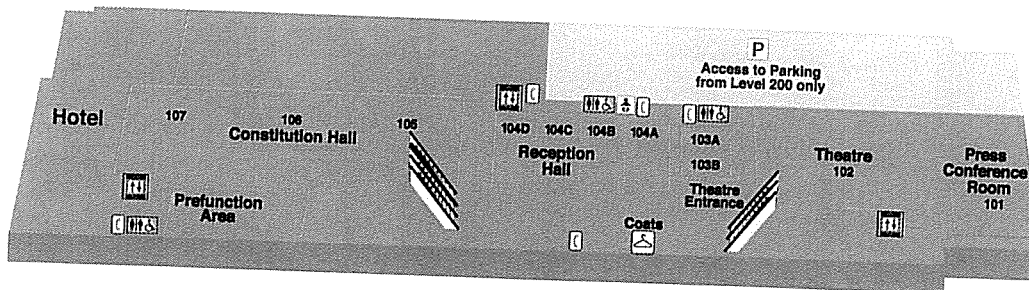

MAP Metro Toronto Convention Centre (MTCC)

METRO TORONTO CONVENTION CENTRE FRONT ST. LOBBY LEVEL

CONNECTION TO INTERCONTINENTAL HOTEL FRONT ST. LOBBY LEVEL

LEVEL 200

Rooms with **200** numbers

METRO TORONTO CONVENTION CENTRE LOWER LEVEL

NO CONNECTION TO INTERCONTINENTAL HOTEL

LEVEL 100

Rooms with **100** numbers

- | | | |
|-----------------------|----------------|-------------------|
| Baby Changing Station | Elevators | Internet Hot Spot |
| Bank Machine | Entrance | Parking |
| Bus & Taxi Drop Off | First Aid | Stairs |
| Coats | Guest Services | Telephone |
| | | Washrooms |